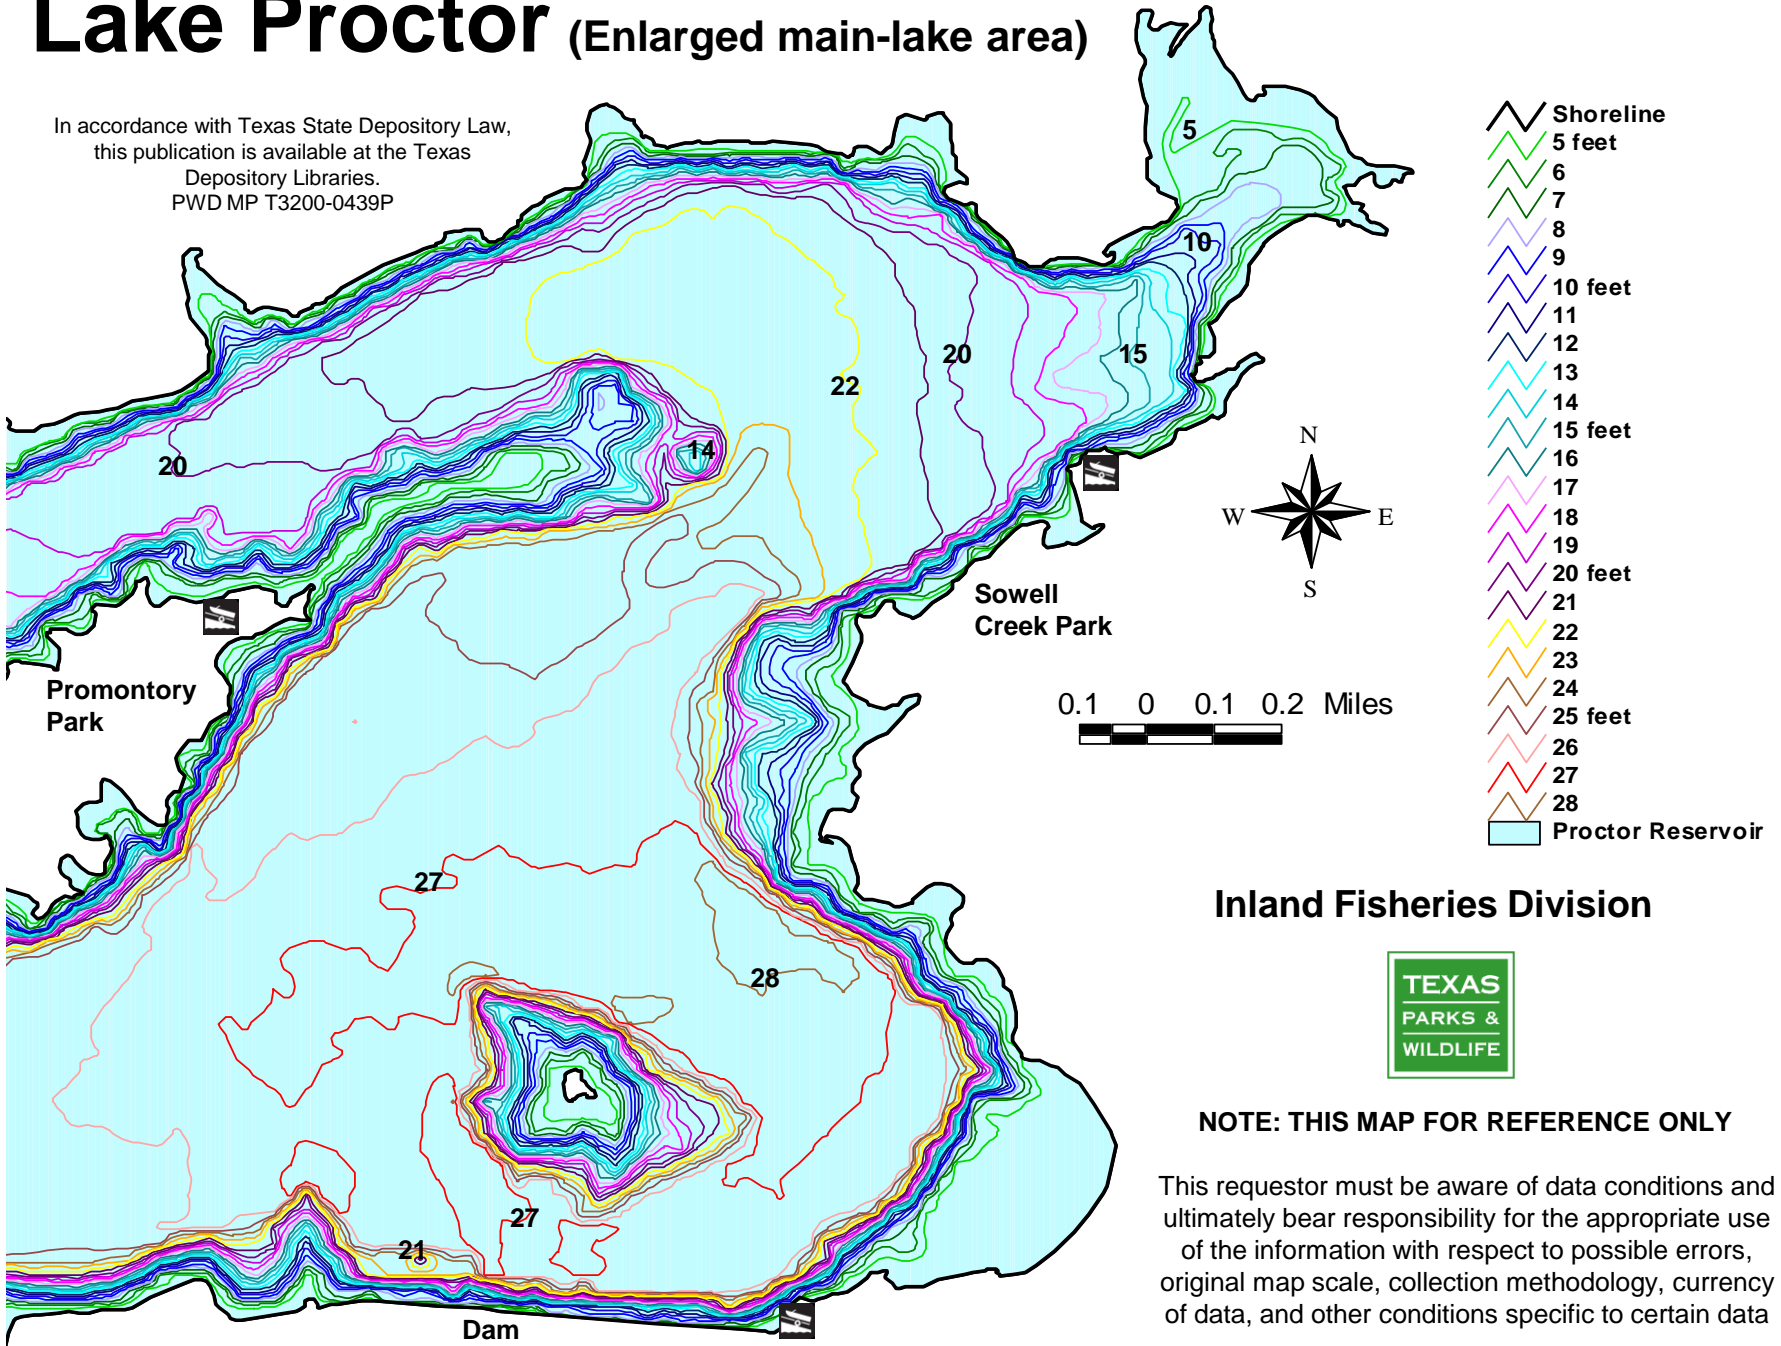

# Lake Proctor

**NOTE: THIS MAP FOR REFERENCE ONLY**

This requestor must be aware of data conditions and ultimately bear responsibility for the appropriate use of the information with respect to possible errors, original map scale, collection methodology, currency of data, and other conditions specific to certain data

# Lake Proctor (Enlarged main-lake area)

In accordance with Texas State Depository Law,  
this publication is available at the Texas  
Depository Libraries.  
PWD MP T3200-0439P

## Inland Fisheries Division

**NOTE: THIS MAP FOR REFERENCE ONLY**

This requestor must be aware of data conditions and ultimately bear responsibility for the appropriate use of the information with respect to possible errors, original map scale, collection methodology, currency of data, and other conditions specific to certain data