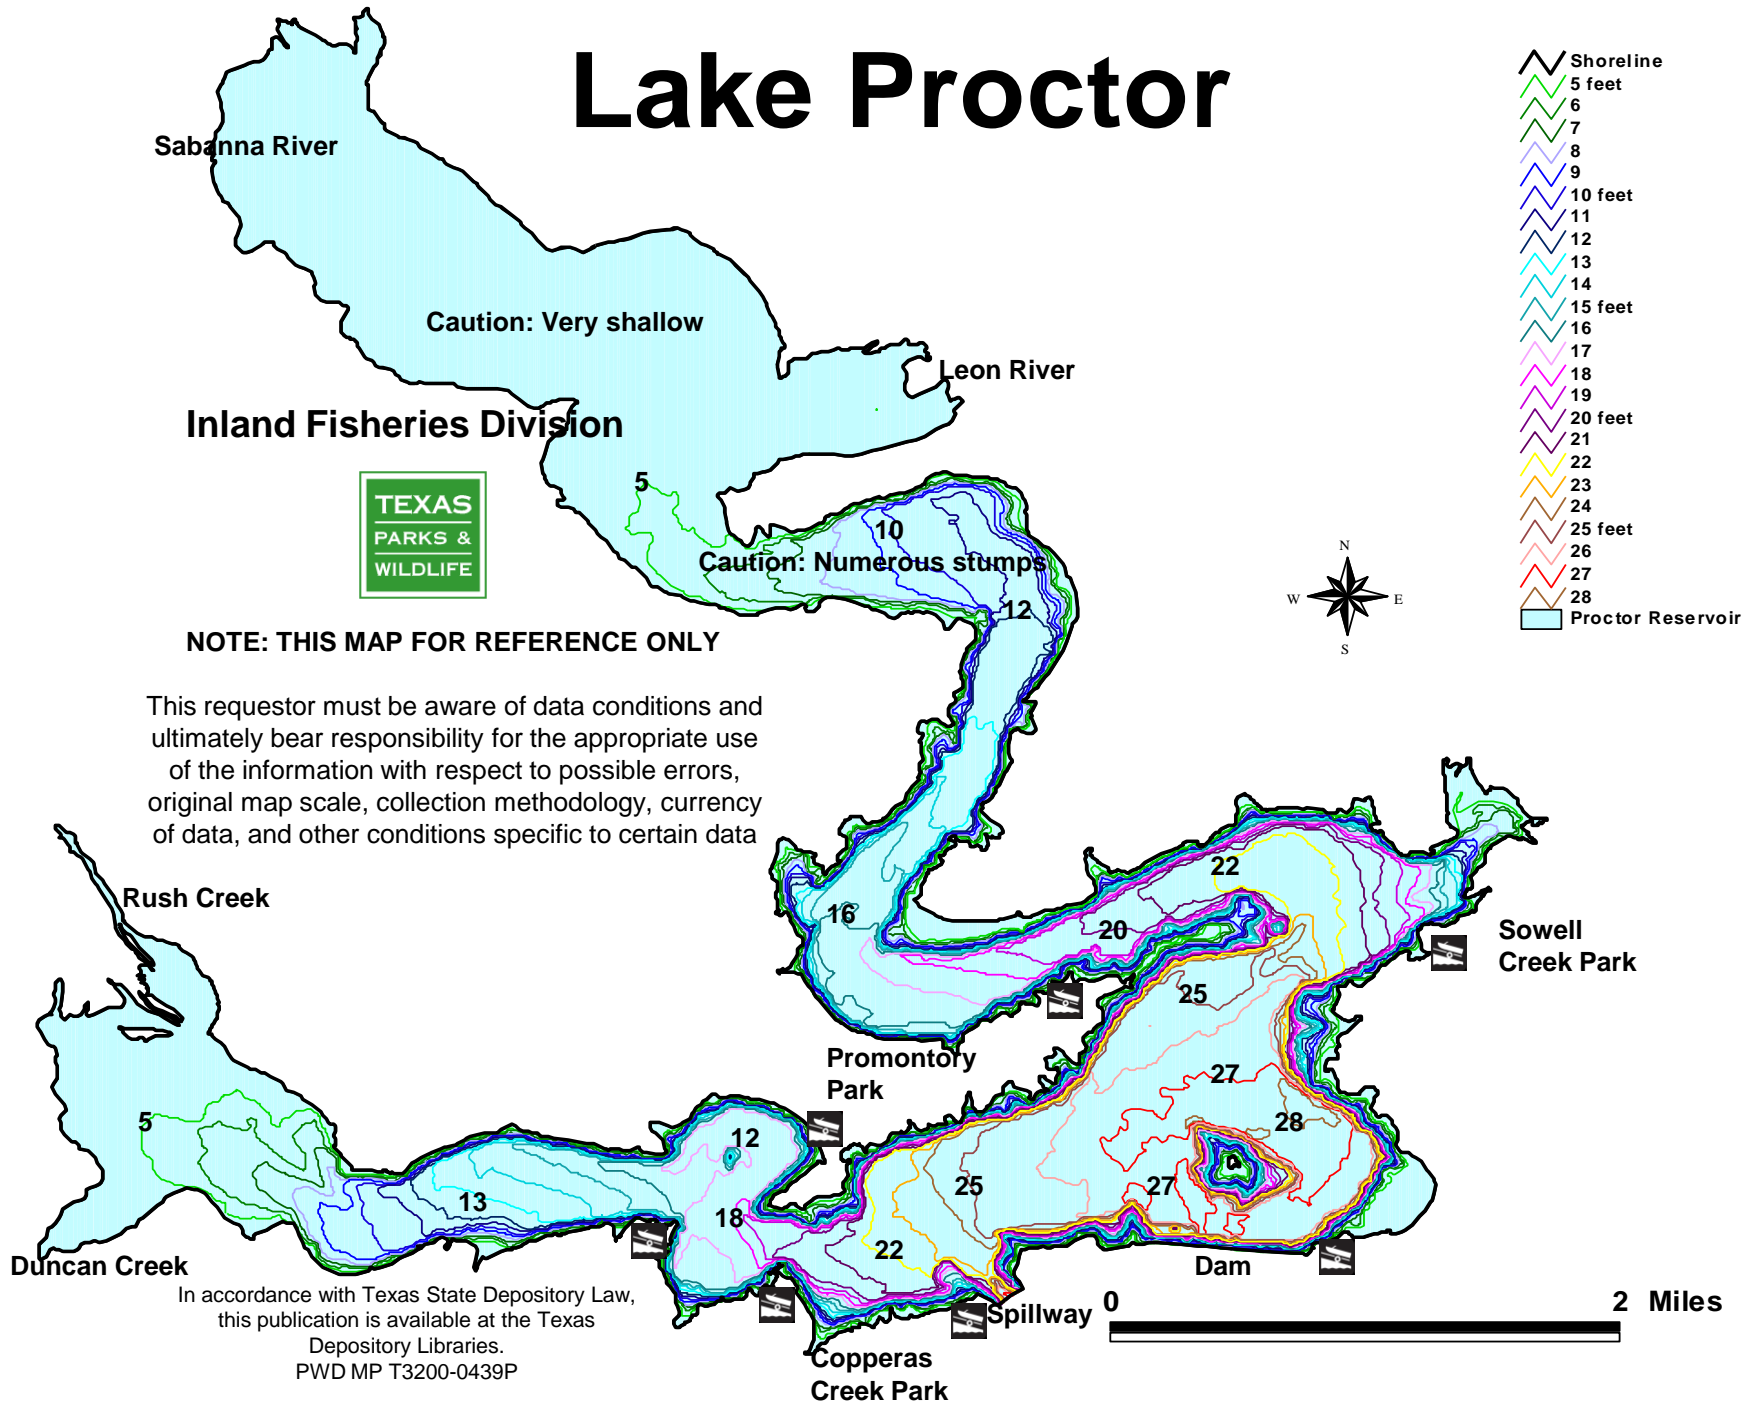

# Lake Proctor

**NOTE: THIS MAP FOR REFERENCE ONLY**

This requestor must be aware of data conditions and ultimately bear responsibility for the appropriate use of the information with respect to possible errors, original map scale, collection methodology, currency of data, and other conditions specific to certain data

# Lake Proctor (Enlarged main-lake area)

In accordance with Texas State Depository Law,  
this publication is available at the Texas  
Depository Libraries.  
PWD MP T3200-0439P

## Inland Fisheries Division

**NOTE: THIS MAP FOR REFERENCE ONLY**

This requestor must be aware of data conditions and ultimately bear responsibility for the appropriate use of the information with respect to possible errors, original map scale, collection methodology, currency of data, and other conditions specific to certain data